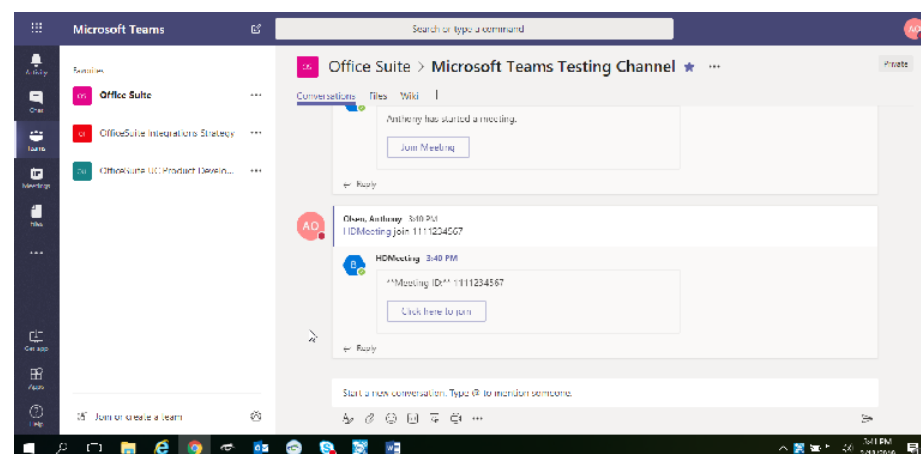

QUICK START GUIDE

OfficeSuite HD Meeting[®] for Microsoft Teams Quick Start Guide

OfficeSuite HD Meeting® for Microsoft Teams Quick Start Guide

OfficeSuite HD Meeting® for Microsoft Teams integrates the OfficeSuite HD Meeting virtual meeting platform directly into Microsoft Teams. If enabled by your system administrator, you can start, join or broadcast OfficeSuite HD Meeting sessions directly from within any Microsoft Teams channel.

Getting Started with OfficeSuite HD Meeting for Microsoft Teams

To use OfficeSuite HD Meeting for Microsoft Teams, you must install the OfficeSuite HD Meeting app from the Microsoft Teams App Directory.

Once the app is installed, users can log into OfficeSuite HD Meeting from within Microsoft Teams by typing “@HDmeeting login <user’s OfficeSuite HD Meeting email address>” in a Microsoft Teams channel.