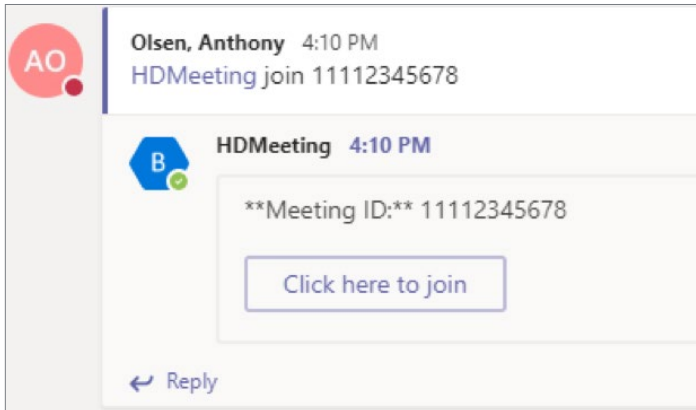

Configure OfficeSuite HD Meeting for Microsoft Teams

Type “@HDMeeting login <your OfficeSuite HD Meeting email address>” into a Microsoft Teams channel. You will receive a notification stating that the account has connected successfully.

Join an OfficeSuite HD Meeting session

To join an OfficeSuite HD Meeting session, type “@HDMeeting join <meeting ID number>” into a Microsoft Teams channel. Once entered, a message stating the following will appear:

Click on the “Click here to join” button to be added directly into your OfficeSuite HD Meeting session.