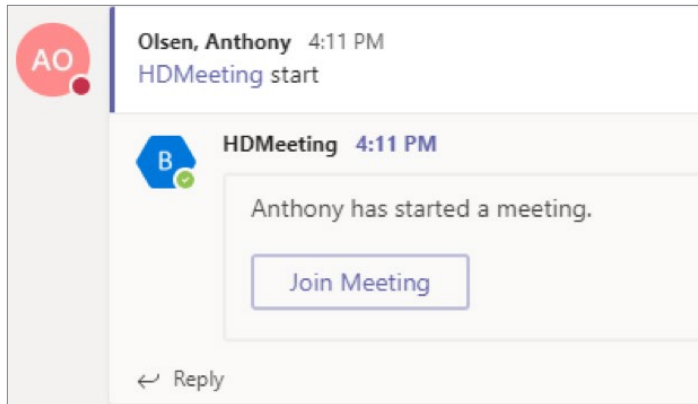

Start your OfficeSuite HD Meeting session

To start an OfficeSuite HD Meeting session using your personal meeting ID, type “/osmeeting start” in a Microsoft Teams channel. Once entered, a message stating the following will appear:

Click on the “Join Meeting” button to be added directly into the OfficeSuite HD Meeting session.

About Windstream Enterprise

Windstream Enterprise collaborates with businesses across the U.S. to drive digital transformation by delivering solutions that solve today's most complex networking and communication challenges.

For more product help, visit windstreamenterprise.com

WINDSTREAM
ENTERPRISE
CONNECT. TRANSFORM. ELEVATE.