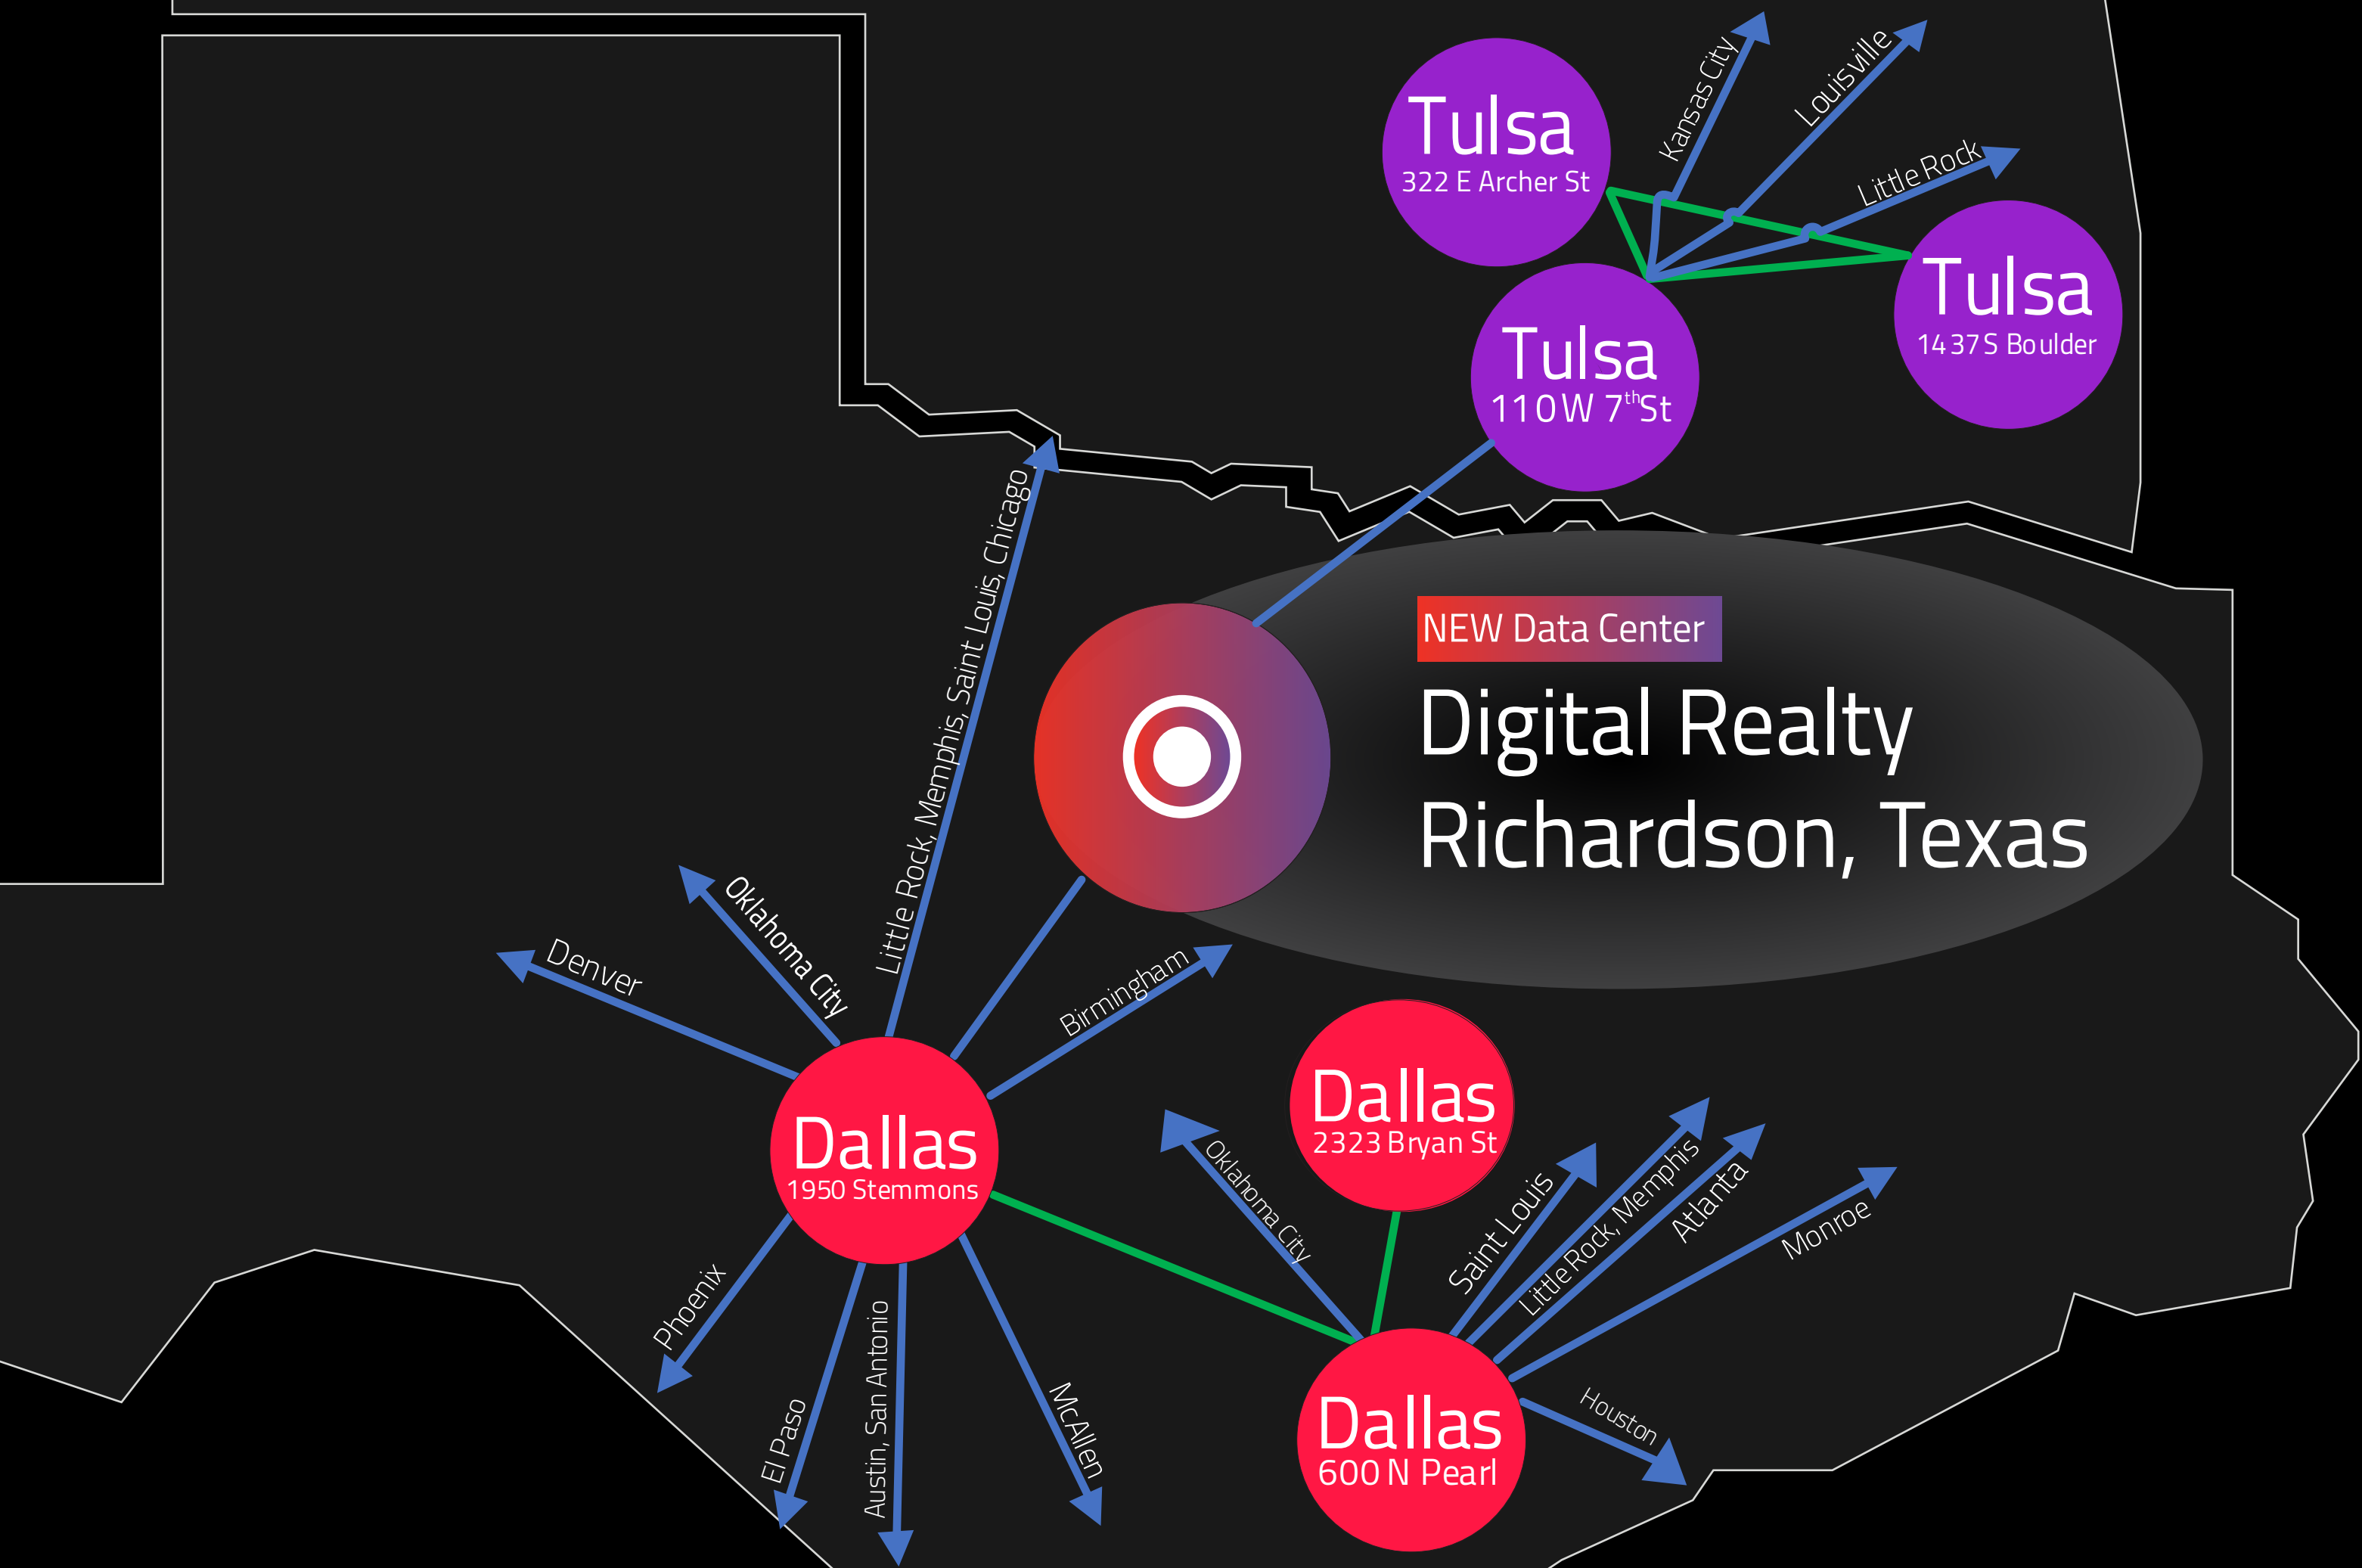

# Digital Realty Richardson, Texas

Right Connections | Right Locations | Right Efficiencies

**Digital Realty Richardson TX, 1210 Integrity Drive**

- Dallas**  
1950 Stemmons | DLLSTX97 | Equinix  
600 N Pearl | DLLSTXHM | Windstream POP  
2323 Bryan St | DLLSTX37 | DRT & Equinix
- Tulsa**  
322 E Archer Street | TULUOKNK | Tierpoint  
110 W 7 th St | TULSOK33 | TulsaConnect  
1437 S Boulder | TULSOKTX | Windstream POP

→ Longhaul Route  
→ Regional/Metro Route

## About Windstream Wholesale

Windstream Wholesale collaborates with carriers across the U.S. to drive digital transformation by delivering custom solutions that solve today's most complex networking and communication challenges.

# WINDSTREAM WHOLESALE