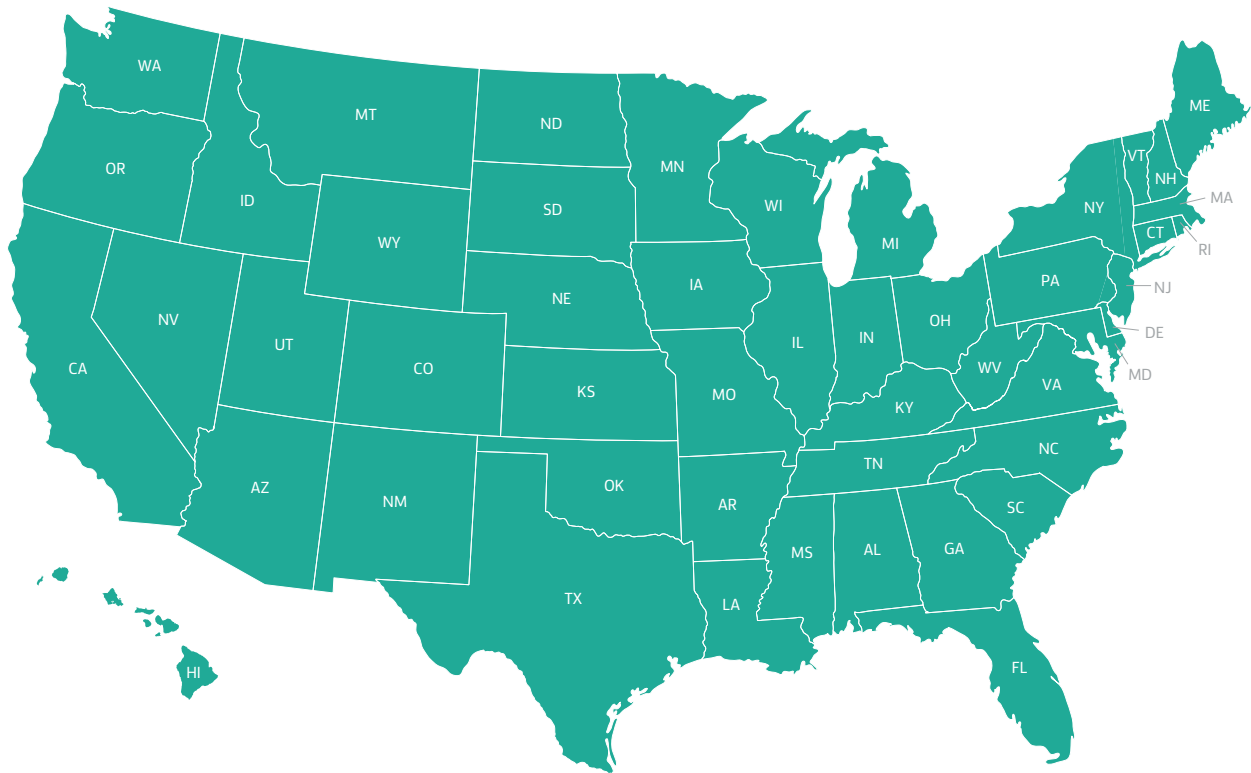

NATIONWIDE COVERAGE AVAILABLE

Windstream Enterprise provides coast to coast coverage with our Channel Integration sales approach. Enjoy the combined power and collaboration of direct and indirect across our sales, operations and engineering for a seamless experience. Ask your Channel Manager for more details.