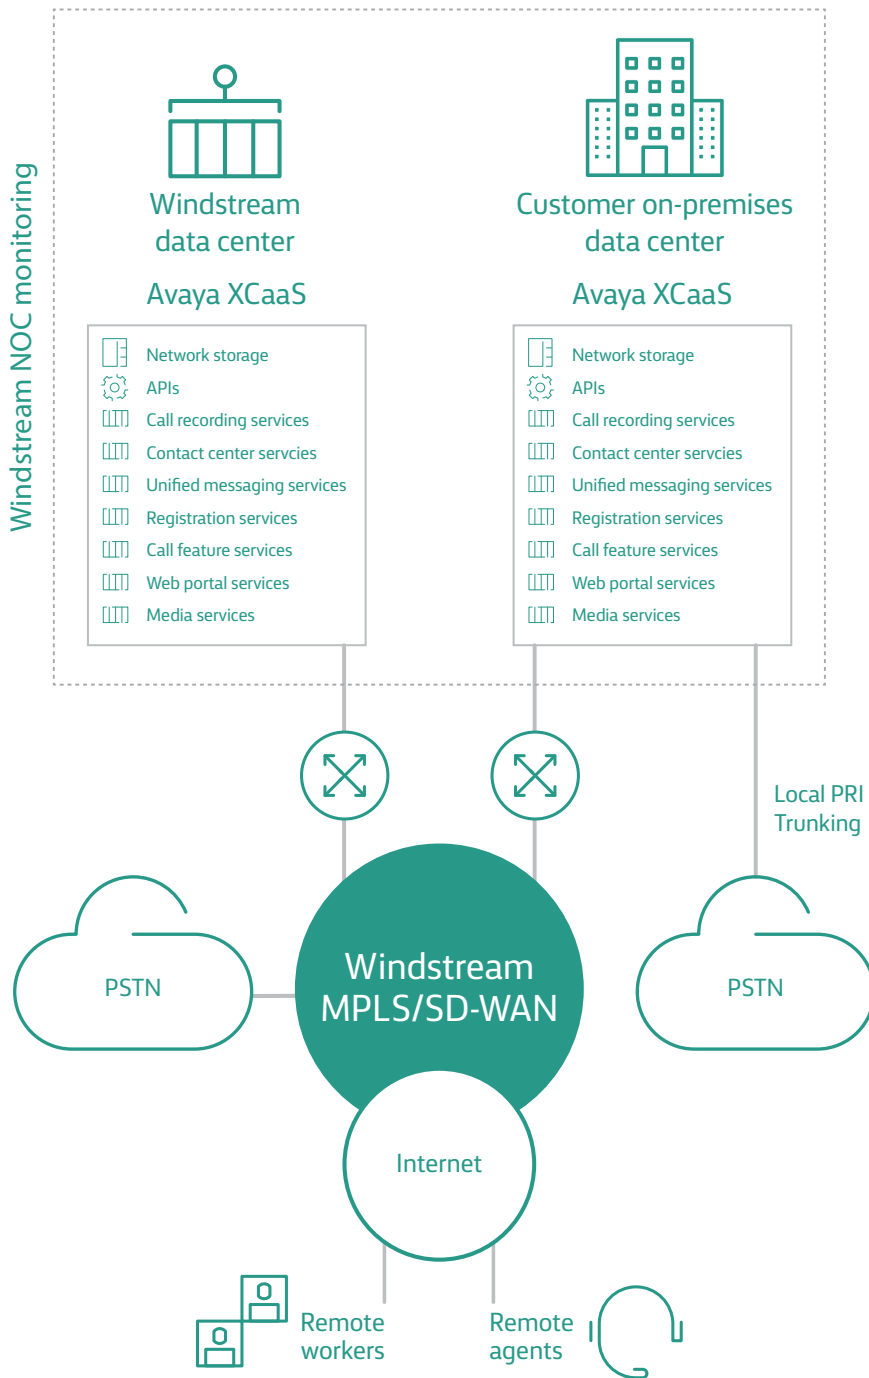

---

WINpod, powered by Windstream Enterprise, offers unprecedented protection for cloud-based solutions by moving the primary data center to your site in a secure, Windstream Enterprise owned and controlled cabinet.

---

Presents a competitive, cost-effective solution

---

WINpod, powered by Windstream Enterprise, ensures peace of mind with on-premises survivability.

Cloud-enabled connectivity, communications and security—guaranteed.